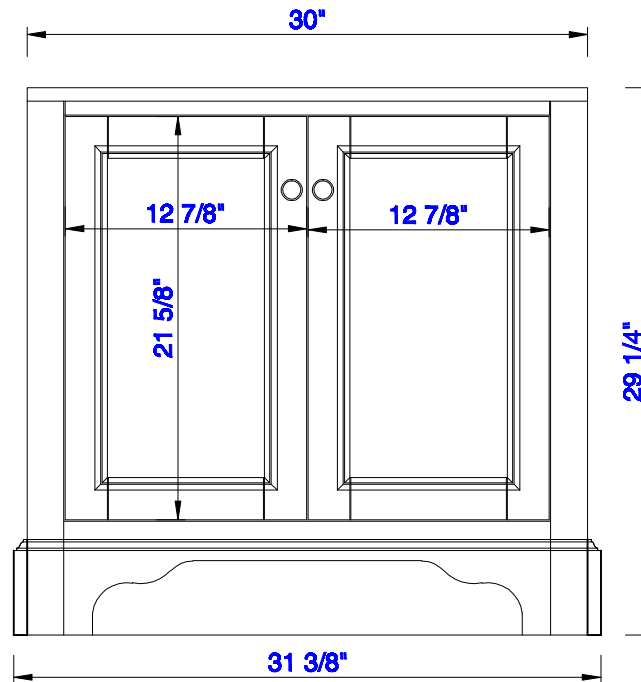

31 3/8"

Item Number:
825-HB30-BW

JAMES MARTIN

VANITIES™

De Soto 31 3/8" Hutch Base
Diagrams with Dimensions
page 01 of 03