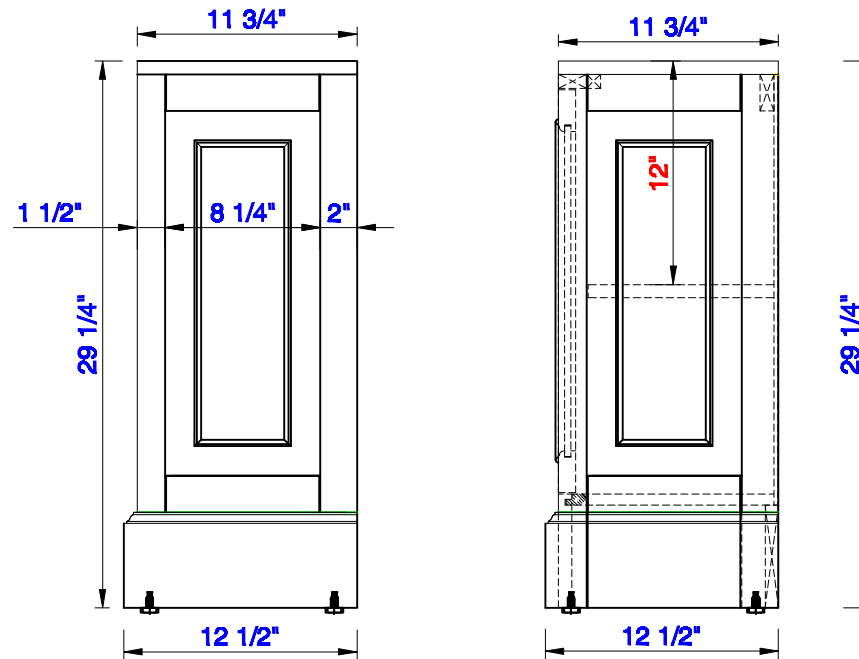

31 3/8"

Item Number:
825-HB30-BW

JAMES MARTIN

VANITIES™

De Soto 31 3/8" Hutch Base
Diagrams with Dimensions
page 03 of 03