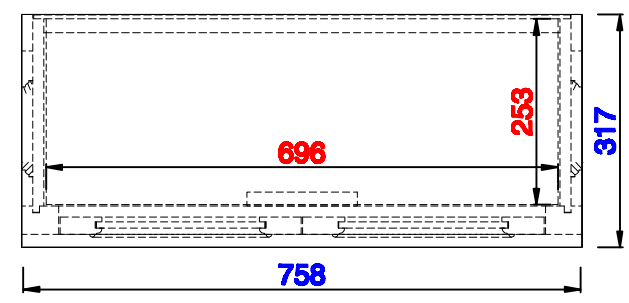

798mm

Item Number:
825-HB30-BW

JAMES MARTIN

VANITIES™

De Soto 798mm Hutch Base
Diagrams with Dimensions
page 02 of 03