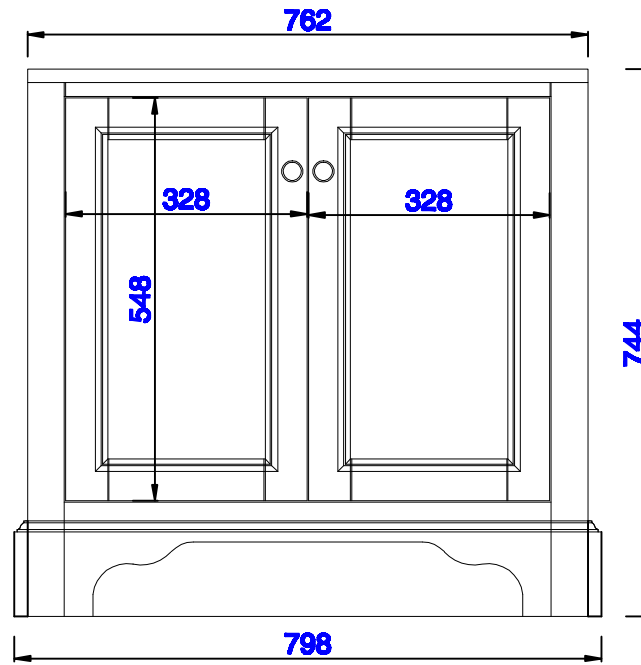

798mm

Item Number:
825-HB30-BW

JAMES MARTIN

VANITIES™

De Soto 798mm Hutch Base
Diagrams with Dimensions
page 01 of 03