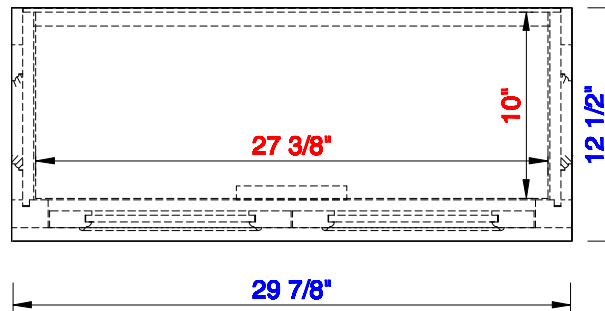

31 3/8"

Item Number:
825-HB30-BW

JAMES MARTIN

VANITIES™

De Soto 31 3/8" Hutch Base
Diagrams with Dimensions
page 02 of 03